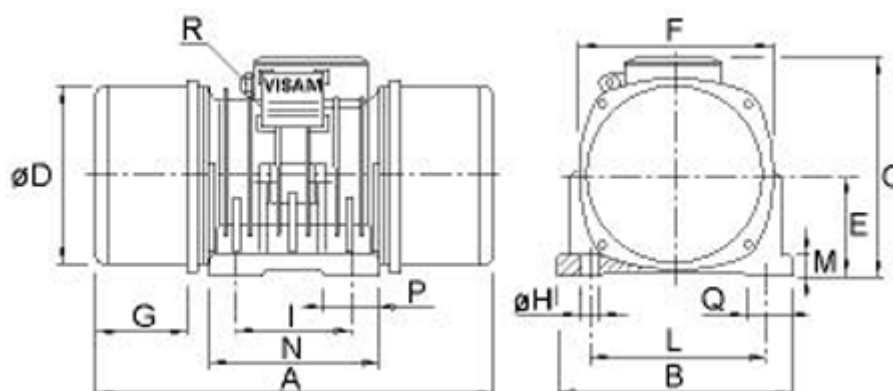

# Data Sheet

Article number: 310101135002600

Description: Vibrator motor SPV 12.0 AM 26kgcm  
3000 o/m 1350kg 0,95kW 1x230V 50 Hz

## Measures

A = 366	L = 180
B = 225	M = 20
C = 233	N = 210
d = 187	Number H = 4
E = 105	P = 70
G = 62	Q = 50
H = 17	R = M20x1,5
I = 120	